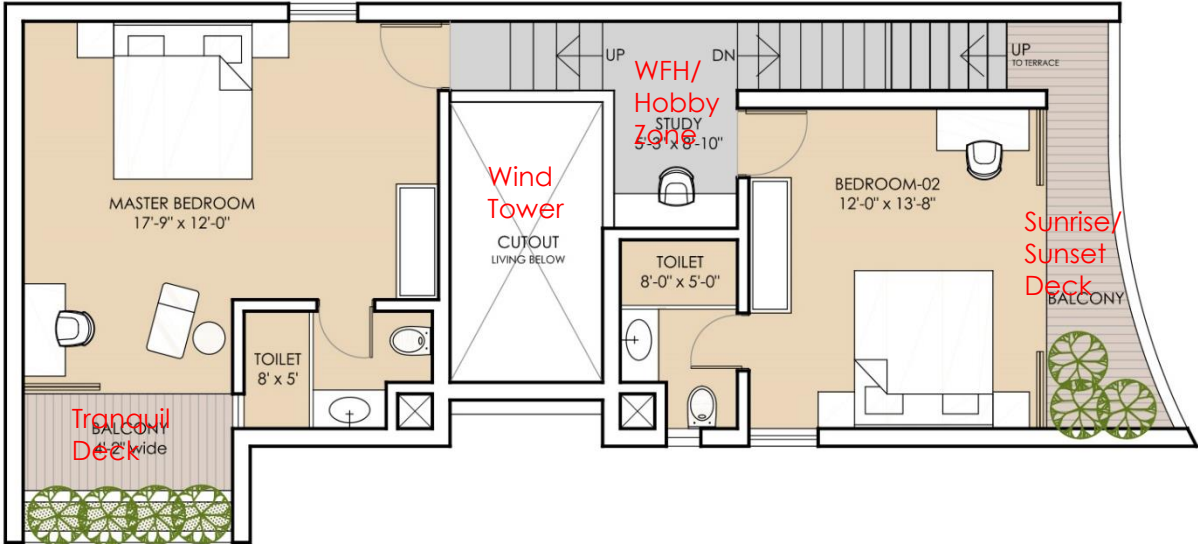

THEMED ENTRANCE GATE WITH SECURITY CABIN

ENTRANCE GATE

VIEW FROM 12M DRIVEWAY

VIEW FROM 9M DRIVEWAY

CLUBHOUSE

CLUBHOUSE ENTRANCE

CLUBHOUSE VIEW

- Children's Playarea
- Interactive Corner
- Senior Citizen Zone
- Amphitheatre/Performance Zone
- Reflexology pathway
- Fern garden

- Multi purpose lawn
- Outdoor fitness zone
- Bird feeding area
- Medicinal Plants Garden
- BBQ Area
- Bonfire

CLUBHOUSE OPEN SPACE

BUNGALOW PLAN
TYPE A

TYPE A BUNGALOW

GROUND FLOOR PLAN

TYPE A BUNGALOW

FIRST FLOOR PLAN

TYPE A BUNGALOW

TERRACE PLAN

Area Statement - Bungalow Type A			
Floor	Carpet area sqft	Verandah area sqft	Built up area sqft
Ground	595	26	721
First	581	163	908
Terrace	36		49
	1,212	189	1,678

TYPE A BUNGALOW

SECTION

TYPE A BUNGALOW (CORNER PLOT)

BUNGALOW PLAN
TYPE **B**

TYPE B BUNGALOW

GROUND FLOOR PLAN

TYPE B BUNGALOW

FIRST FLOOR PLAN

TYPE B BUNGALOW