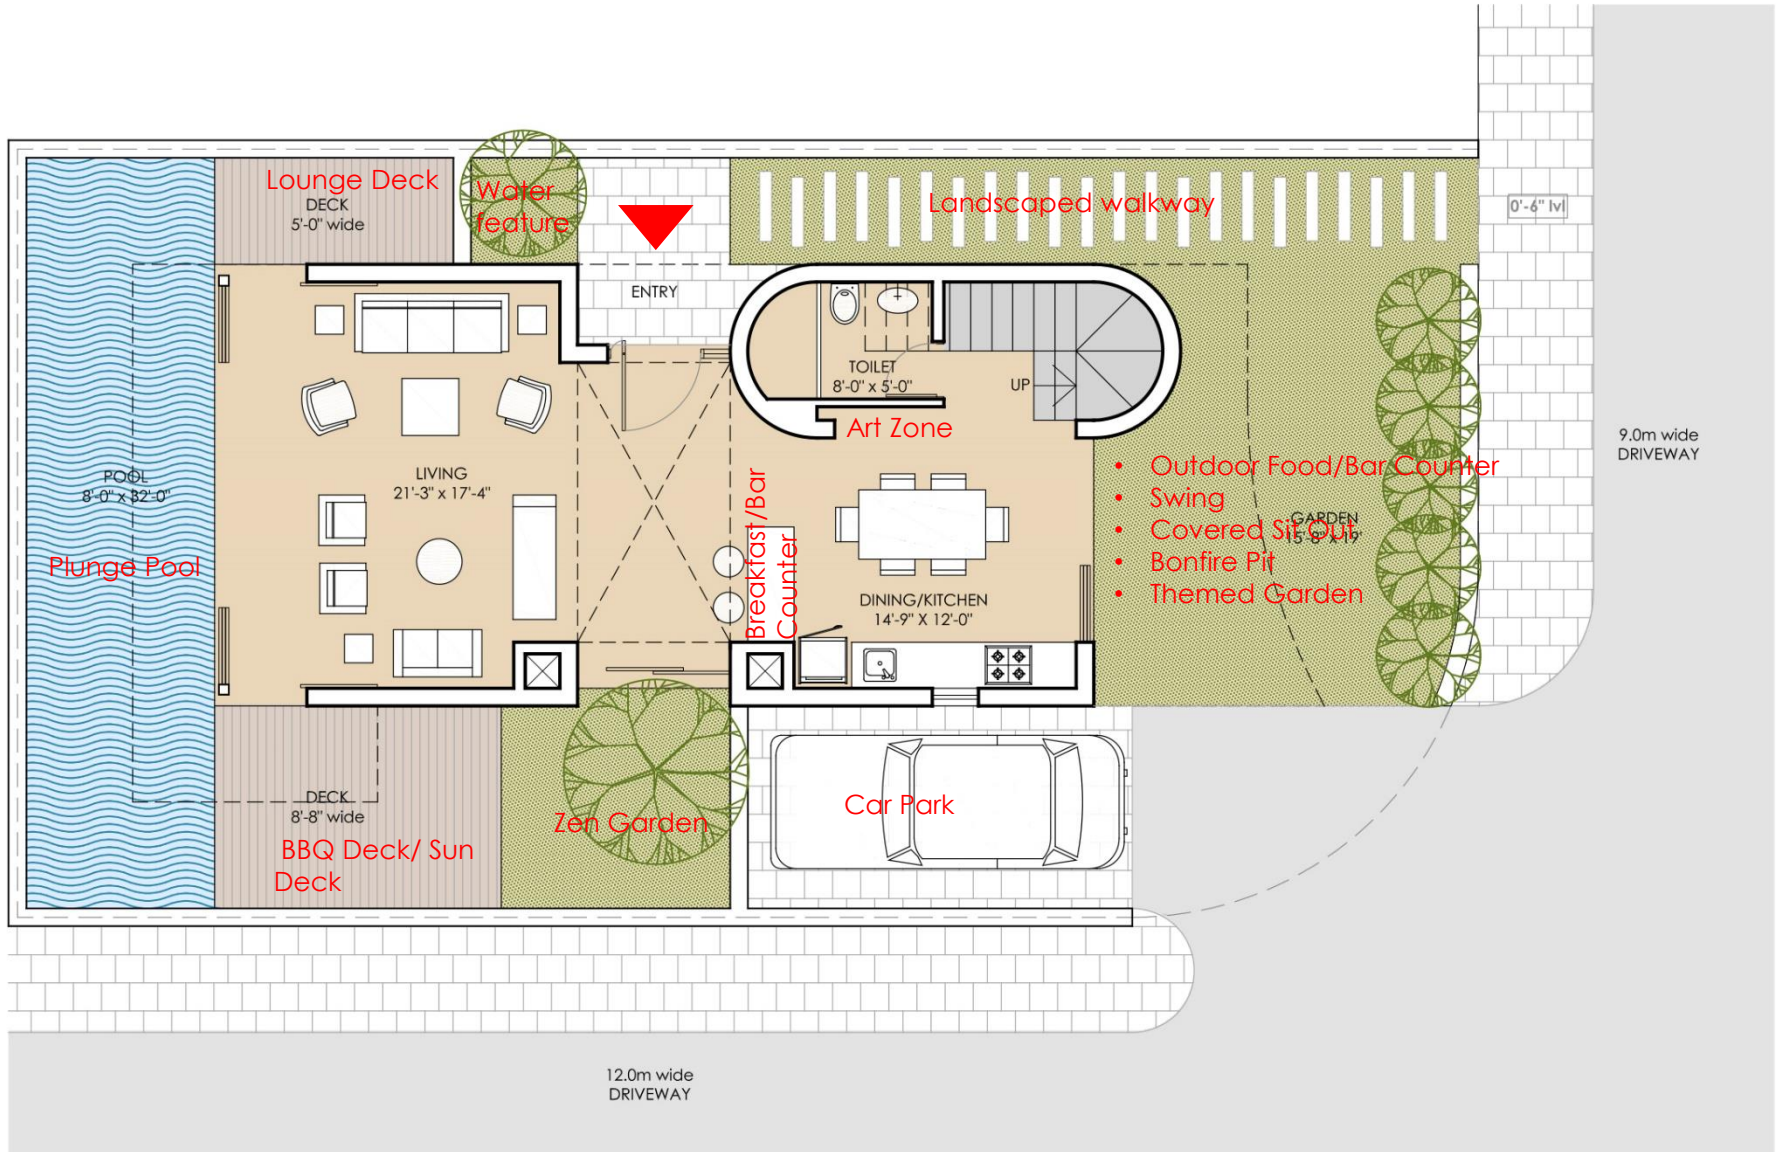

- Children's Playarea
- Interactive Corner
- Amphitheatre/Performance Zone
- Reflexology pathway
- Fern garden
- Multi purpose lawn
- Outdoor fitness zone
- Bird feeding area
- Medicinal Plants Garden
- BBQ Area
- Bonfire

THEMED ENTRANCE GATE WITH SECURITY CABIN

ENTRANCE GATE

VIEW FROM 12M DRIVEWAY

VIEW FROM 9M DRIVEWAY

CLUBHOUSE

CLUBHOUSE ENTRANCE

CLUBHOUSE VIEW

- Children's Playarea
- Interactive Corner
- Senior Citizen Zone
- Amphitheatre/Performance Zone
- Reflexology pathway
- Fern garden

- Multi purpose lawn
- Outdoor fitness zone
- Bird feeding area
- Medicinal Plants Garden
- BBQ Area
- Bonfire

CLUBHOUSE OPEN SPACE

BUNGALOW PLAN
TYPE A

TYPE A BUNGALOW

GROUND FLOOR PLAN

TYPE A BUNGALOW

FIRST FLOOR PLAN

TYPE A BUNGALOW

TERRACE PLAN

Area Statement - Bungalow Type A			
Floor	Carpet area sqft	Verandah area sqft	Built up area sqft
Ground	595	26	721
First	581	163	908
Terrace	36		49
	1,212	189	1,678

TYPE A BUNGALOW