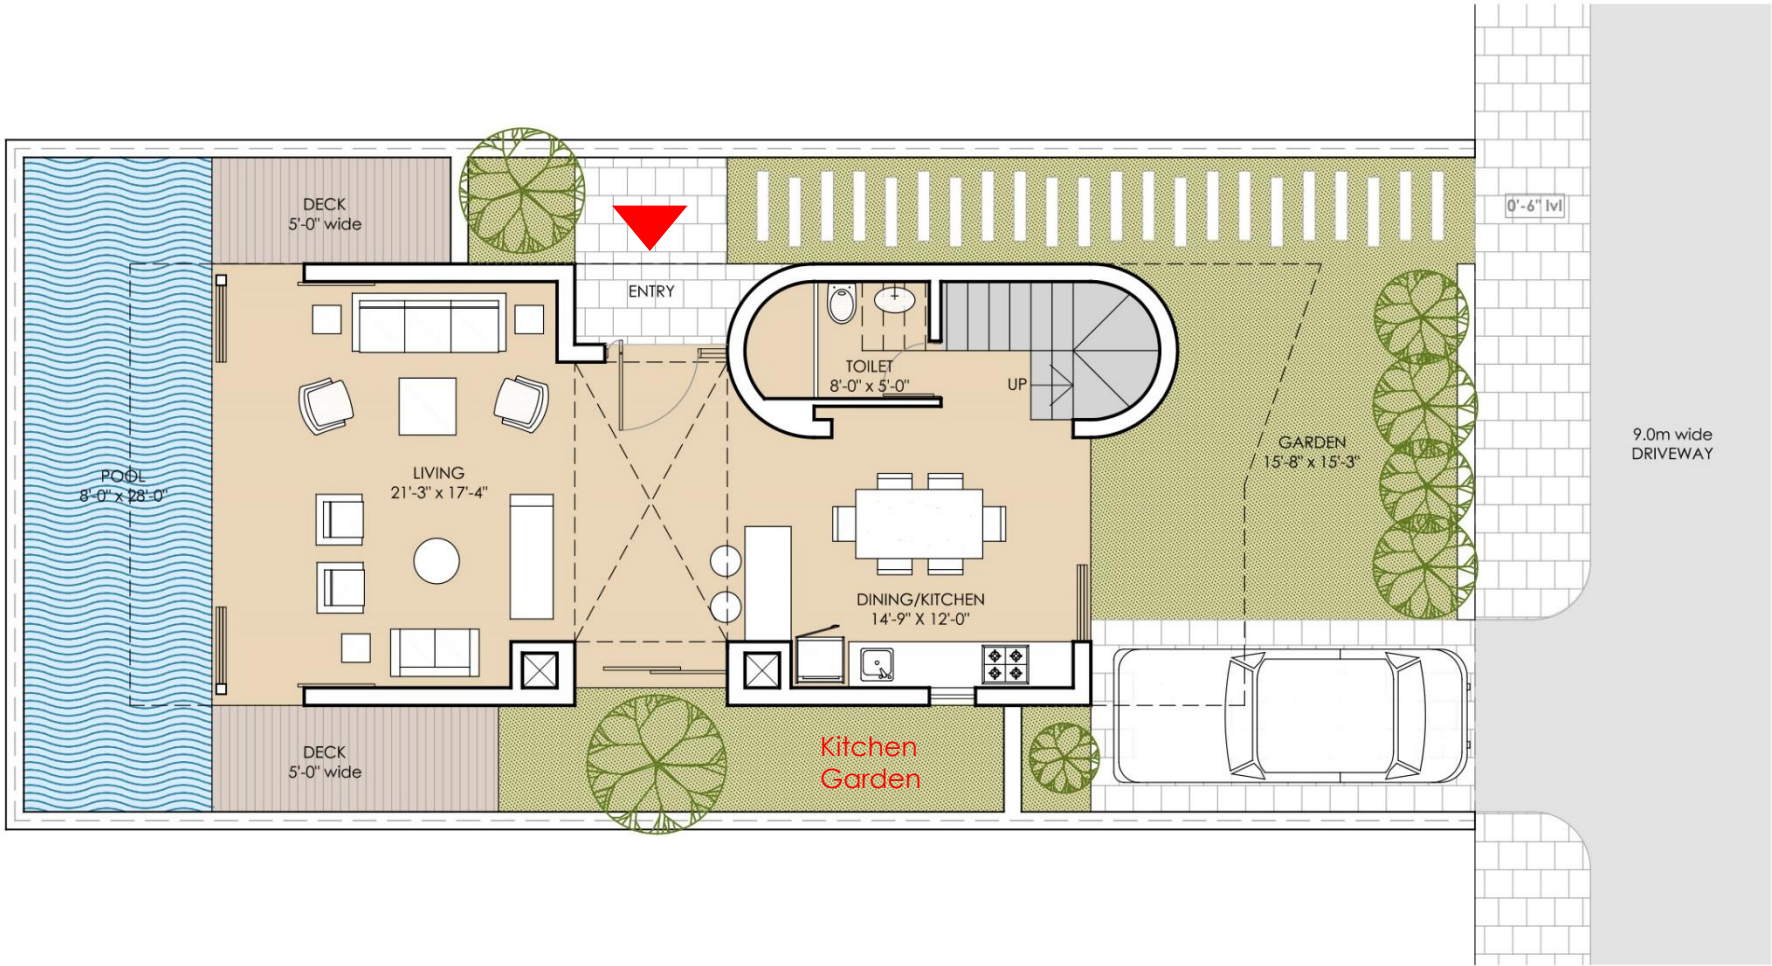

THEMED ENTRANCE GATE WITH SECURITY CABIN

ENTRANCE GATE

VIEW FROM 12M DRIVEWAY

VIEW FROM 9M DRIVEWAY

CLUBHOUSE

CLUBHOUSE ENTRANCE

CLUBHOUSE VIEW

- Children's Playarea
- Interactive Corner
- Senior Citizen Zone
- Amphitheatre/Performance Zone
- Reflexology pathway
- Fern garden

- Multi purpose lawn
- Outdoor fitness zone
- Bird feeding area
- Medicinal Plants Garden
- BBQ Area
- Bonfire

CLUBHOUSE OPEN SPACE

BUNGALOW PLAN
TYPE A

TYPE A BUNGALOW

GROUND FLOOR PLAN

TYPE A BUNGALOW

FIRST FLOOR PLAN

TYPE A BUNGALOW

TERRACE PLAN

Area Statement - Bungalow Type A			
Floor	Carpet area sqft	Verandah area sqft	Built up area sqft
Ground	595	26	721
First	581	163	908
Terrace	36		49
	1,212	189	1,678

TYPE A BUNGALOW

SECTION

TYPE A BUNGALOW (CORNER PLOT)

BUNGALOW PLAN
TYPE **B**

TYPE B BUNGALOW

GROUND FLOOR PLAN

TYPE B BUNGALOW

FIRST FLOOR PLAN

TYPE B BUNGALOW