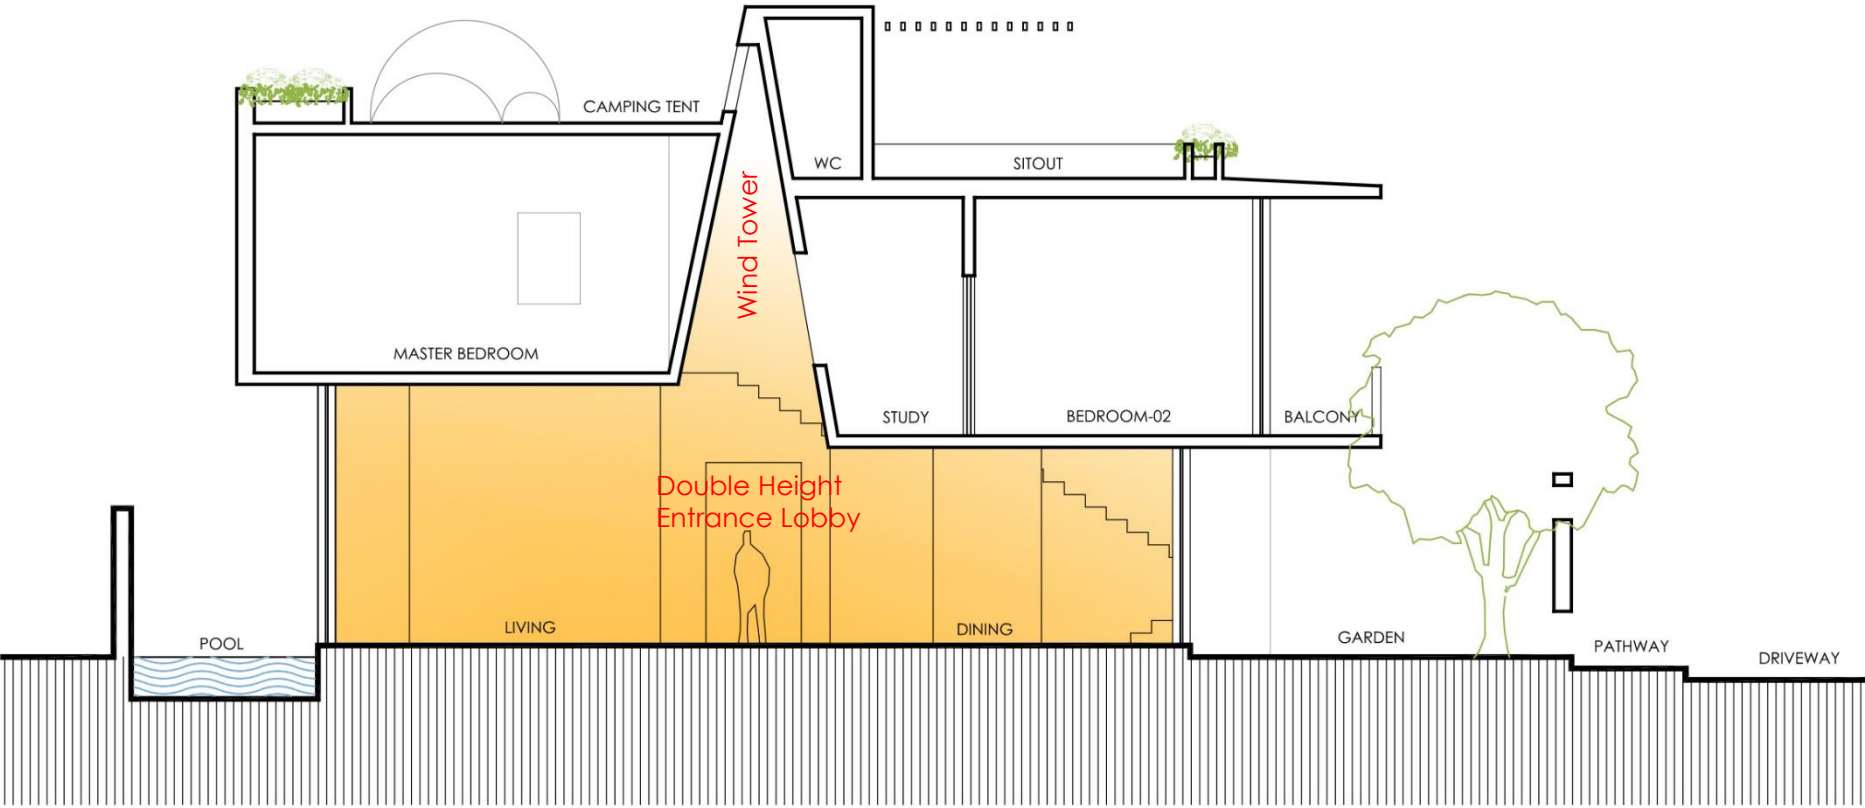

THEMED ENTRANCE GATE WITH SECURITY CABIN

ENTRANCE GATE

VIEW FROM 12M DRIVEWAY

VIEW FROM 9M DRIVEWAY

CLUBHOUSE

CLUBHOUSE ENTRANCE

CLUBHOUSE VIEW

- Children's Playarea
- Interactive Corner
- Senior Citizen Zone
- Amphitheatre/Performance Zone
- Reflexology pathway
- Fern garden

- Multi purpose lawn
- Outdoor fitness zone
- Bird feeding area
- Medicinal Plants Garden
- BBQ Area
- Bonfire

CLUBHOUSE OPEN SPACE

BUNGALOW PLAN
TYPE A

TYPE A BUNGALOW

GROUND FLOOR PLAN

TYPE A BUNGALOW

FIRST FLOOR PLAN

TYPE A BUNGALOW

TERRACE PLAN

Area Statement - Bungalow Type A			
Floor	Carpet area sqft	Verandah area sqft	Built up area sqft
Ground	595	26	721
First	581	163	908
Terrace	36		49
	1,212	189	1,678

TYPE A BUNGALOW

SECTION

TYPE A BUNGALOW (CORNER PLOT)

BUNGALOW PLAN
TYPE **B**

TYPE B BUNGALOW

GROUND FLOOR PLAN

TYPE B BUNGALOW

FIRST FLOOR PLAN

TYPE B BUNGALOW