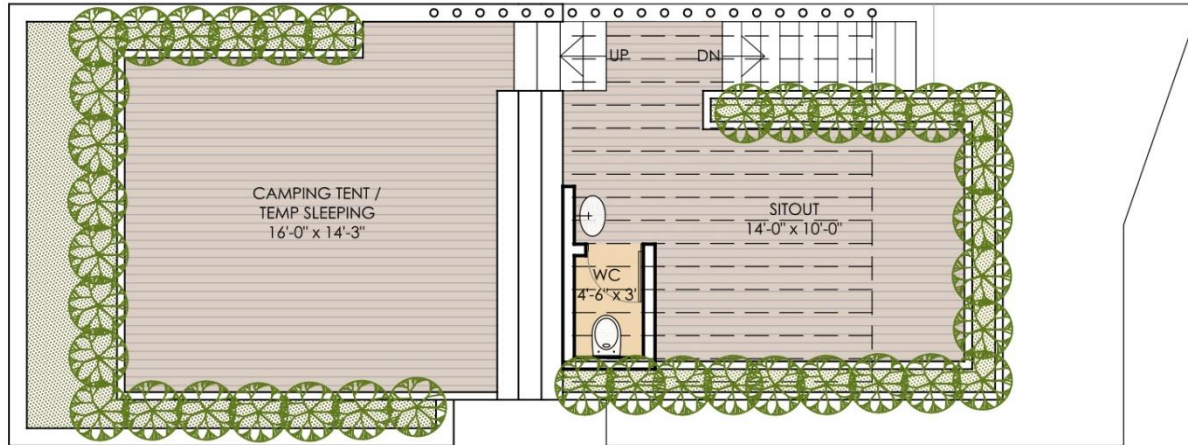

TYPE A BUNGALOW

TERRACE PLAN

Area Statement - Bungalow Type A			
Floor	Carpet area sqft	Verandah area sqft	Built up area sqft
Ground	595	26	721
First	581	163	908
Terrace	36		49
	1,212	189	1,678

TYPE A BUNGALOW

SECTION

TYPE A BUNGALOW (CORNER PLOT)

BUNGALOW PLAN
TYPE **B**

TYPE B BUNGALOW

GROUND FLOOR PLAN

TYPE B BUNGALOW

FIRST FLOOR PLAN

TYPE B BUNGALOW

TERRACE PLAN

Area Statement - Bungalow Type B			
<i>Floor</i>	<i>Carpet area sqft</i>	<i>Verandah area sqft</i>	<i>Built up area sqft</i>
Ground	595	26	721
First	551	156	865
Terrace	36		49
	1,182	182	1,635