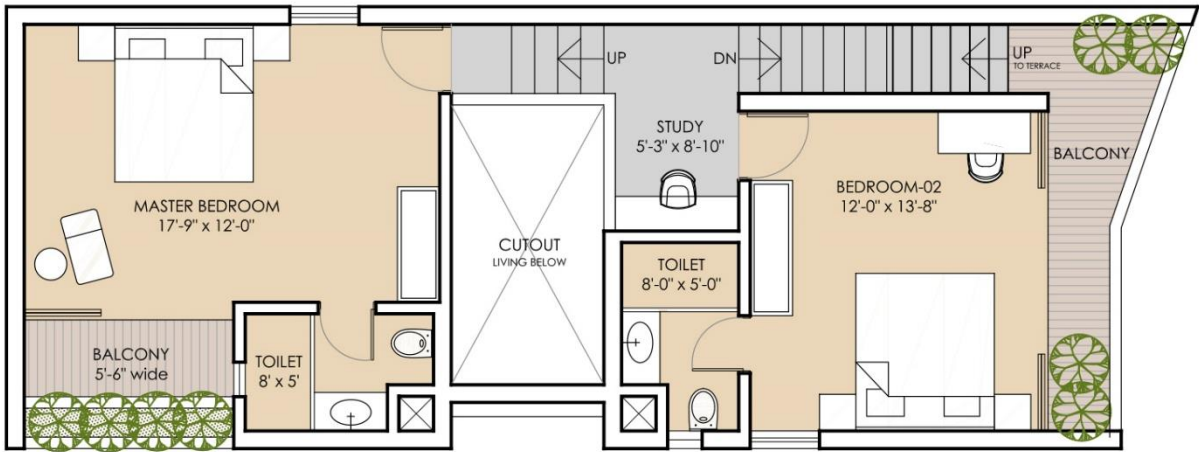

TYPE A BUNGALOW

TERRACE PLAN

Area Statement - Bungalow Type A			
Floor	Carpet area sqft	Verandah area sqft	Built up area sqft
Ground	595	26	721
First	581	163	908
Terrace	36		49
	1,212	189	1,678

TYPE A BUNGALOW

SECTION

TYPE A BUNGALOW (CORNER PLOT)

BUNGALOW PLAN
TYPE **B**

TYPE B BUNGALOW

GROUND FLOOR PLAN

TYPE B BUNGALOW

FIRST FLOOR PLAN

TYPE B BUNGALOW

TERRACE PLAN

Area Statement - Bungalow Type B			
<i>Floor</i>	<i>Carpet area sqft</i>	<i>Verandah area sqft</i>	<i>Built up area sqft</i>
Ground	595	26	721
First	551	156	865
Terrace	36		49
	1,182	182	1,635

TYPE B BUNGALOW

SECTION

TYPE B BUNGALOW

BUNGALOW VIEWS

PRIVATE POOL

LIVING ROOM

LIVING TO DINING

KITCHEN & DINING