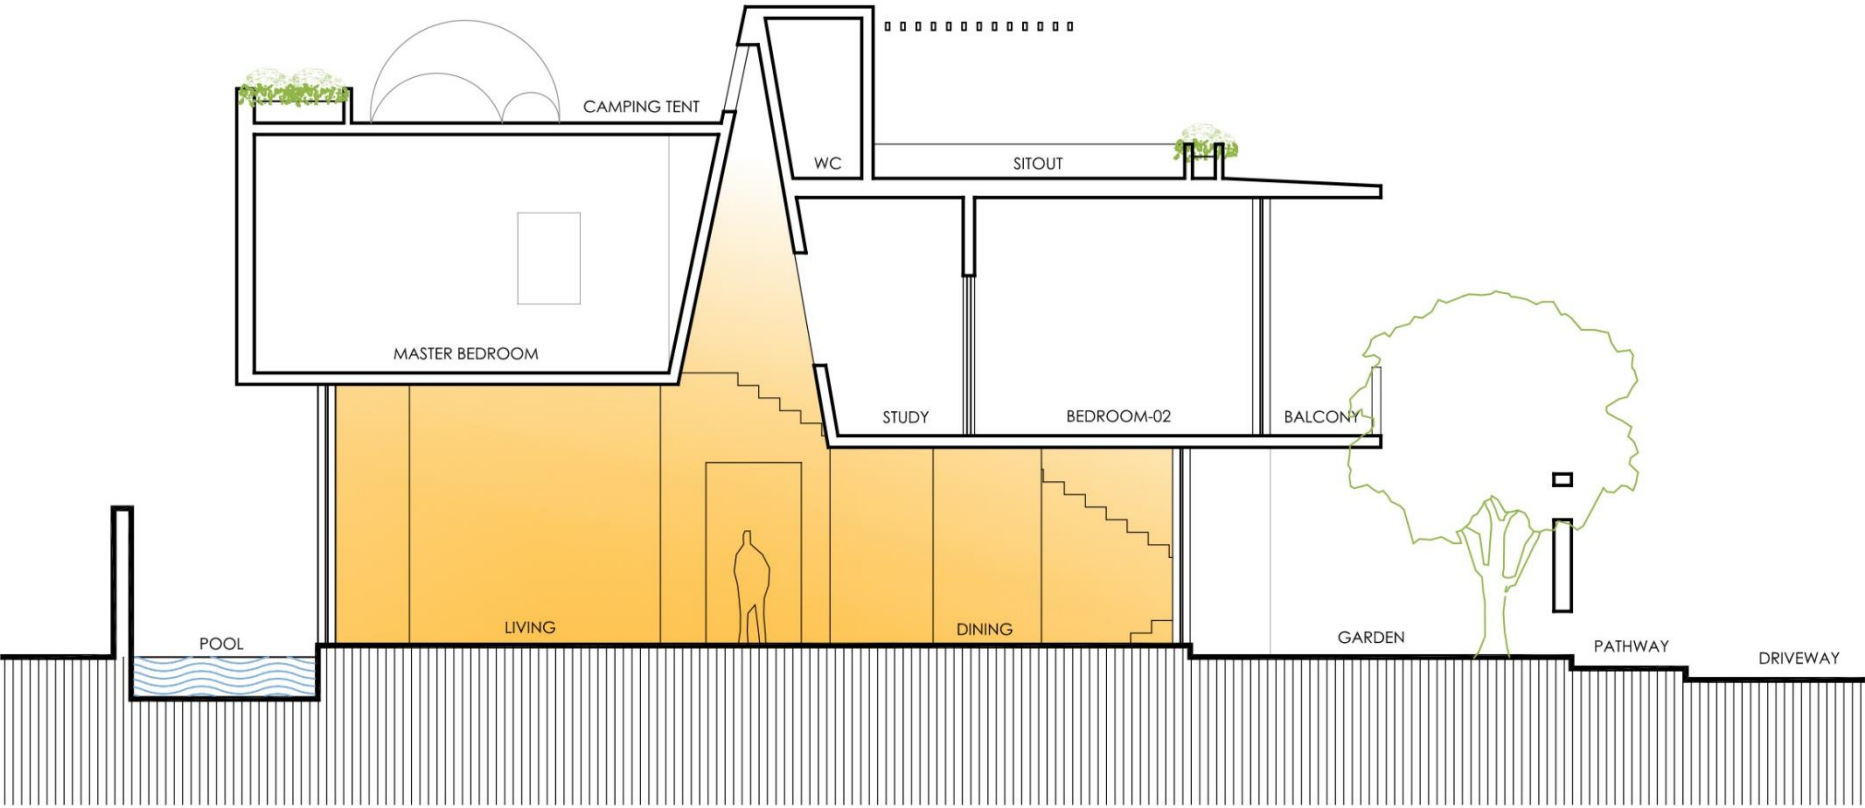

TYPE B BUNGALOW