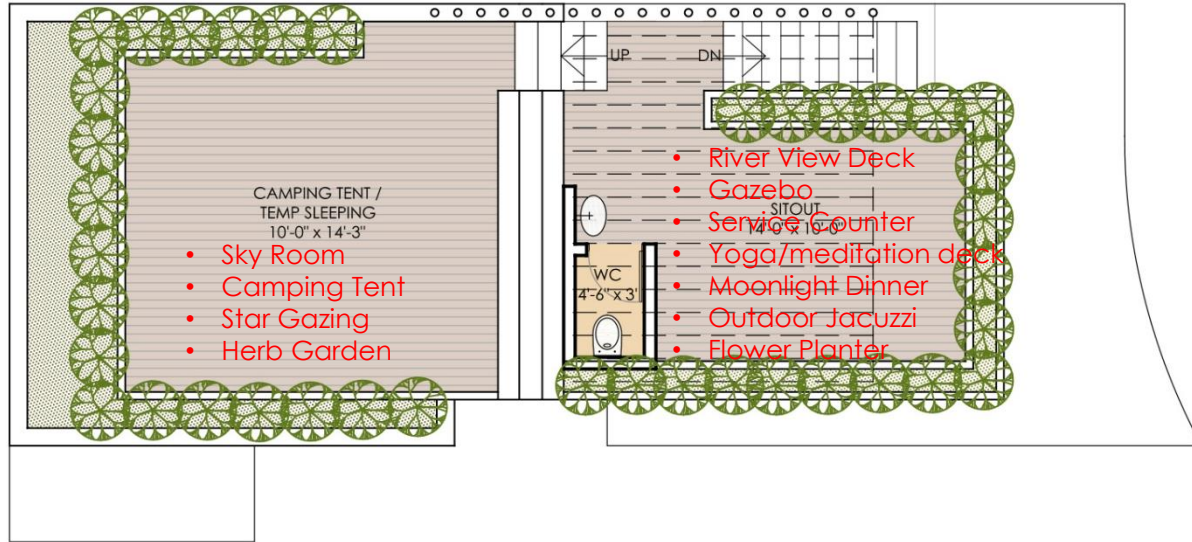

THEMED ENTRANCE GATE WITH SECURITY CABIN

ENTRANCE GATE

VIEW FROM 12M DRIVEWAY

VIEW FROM 9M DRIVEWAY

CLUBHOUSE

CLUBHOUSE ENTRANCE

CLUBHOUSE VIEW

- Children's Playarea
- Interactive Corner
- Senior Citizen Zone
- Amphitheatre/Performance Zone
- Reflexology pathway
- Fern garden

- Multi purpose lawn
- Outdoor fitness zone
- Bird feeding area
- Medicinal Plants Garden
- BBQ Area
- Bonfire

CLUBHOUSE OPEN SPACE

BUNGALOW PLAN
TYPE A

TYPE A BUNGALOW

GROUND FLOOR PLAN

TYPE A BUNGALOW

FIRST FLOOR PLAN

TYPE A BUNGALOW

TERRACE PLAN

Area Statement - Bungalow Type A			
Floor	Carpet area sqft	Verandah area sqft	Built up area sqft
Ground	595	26	721
First	581	163	908
Terrace	36		49
	1,212	189	1,678

TYPE A BUNGALOW

SECTION

TYPE A BUNGALOW (CORNER PLOT)

BUNGALOW PLAN
TYPE **B**

TYPE B BUNGALOW

GROUND FLOOR PLAN

TYPE B BUNGALOW

FIRST FLOOR PLAN

TYPE B BUNGALOW